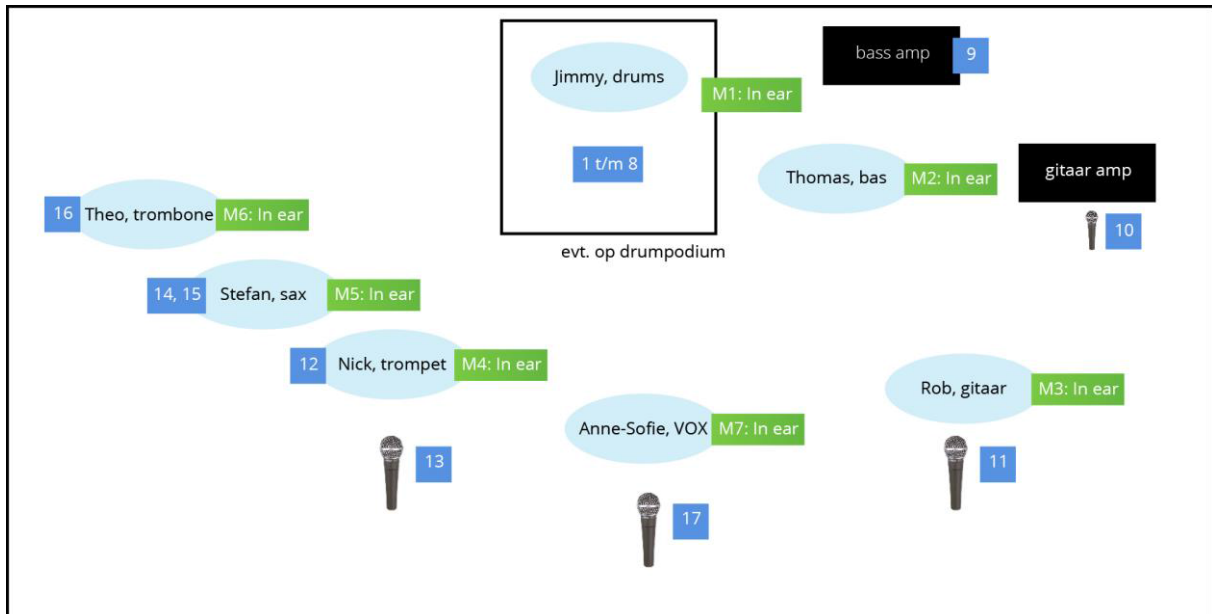

| Naam | nr | Instrument | Benodigheden |
|-------------|----|------------------------------|---------------|
| Jimmy | 1 | Bassdrum | |
| | 2 | Snare | |
| | 3 | Hi-hat | |
| | 4 | Tom | |
| | 5 | Tom | |
| | 6 | Floor | |
| | 7 | Overhead | |
| | 8 | Overhead | |
| Thomas | 9 | Bass | DI |
| Rob | 10 | Vox gitar amplifier | Gitaar mic |
| | 11 | Backing vocals | Mic |
| Nick | 12 | Sennheiser | XLR + phantom |
| | 13 | Backing vocals | Mic |
| Stefan | 14 | SD SYSTEMS LCM 89 | XLR + phantom |
| | 15 | SD SYSTEMS LCM 89 | XLR + phantom |
| Theo | 16 | SD SYSTEMS LCM 89 | XLR + phantom |
| Anne -Sofie | 17 | Lead vocals (Shure wireless) | Mic / XLR |
| | | | |
| | | | |

Monitoren

| nr | Name | Monitor |
|----|---------------------|--|
| M1 | Jimmy, drums | Eigen In-ear (nodig: koptelefoonversterker met mini-jack output) |
| M2 | Thomas, bas | Eigen In -ear (alleen dopjes) |
| M3 | Rob, gitaar | Eigen In -ear (alleen dopjes) |
| M4 | Nick, trompet | Eigen In -ear (alleen dopjes) |
| M5 | Stefan, sax | Eigen In -ear (alleen dopjes) |
| M6 | Theo, trombone | Eigen In -ear (alleen dopjes) |
| M7 | Anne -Sofie, vocals | Eigen In -ear (alleen dopjes) |

Stageplan

Opmerkingen:

Bag on Wheels speelt het best op een podium van minimaal 3x5m

in de Bass -drum is een gat aanwezig voor de mic.

Eigen drumpodium (2 delen) kan meegenomen worden, geen rok voor podium